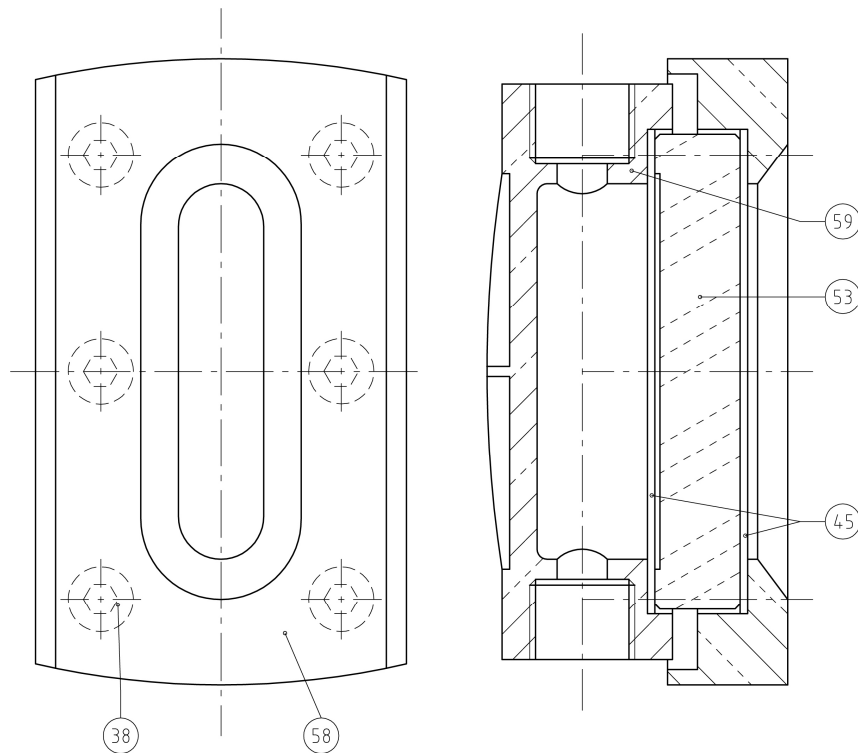

Operation

The role of the reflex glass indicator is to show the height of fluid remaining in capacity or circuit. The fluid flows in the *upper box 58* under the *refractive glass 53*. This *refractive glass 53* is maintained by the *lower box 59* and is sealed by the *seals 45*.

Ref. 162